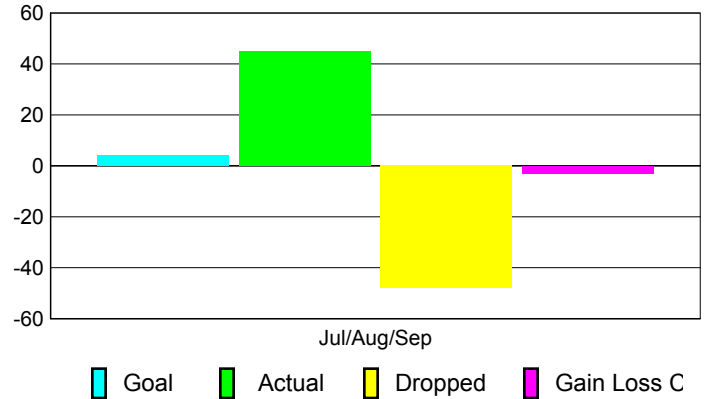

Membership Results 2010-2011

Goal, New, Dropped, Gain/Loss